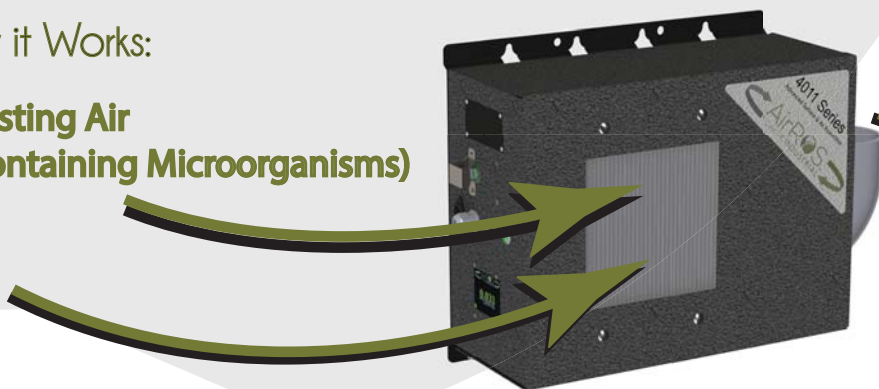

GROSHIELD PRO SERIES

Advanced Purification System

4011, 4014, 4035, & 4037 Purifier Models

GROSHIELD PRO XL SERIES

Advanced Purification System

4022, 4028, 4044, & 4050 Purifier Models

- Plug and play installation and activation
- Ultra-Low Energy efficiency <math><1.67\text{Amps}</math> (200w 120V 1PH)
- Touch screen controller
- Dynamic monitoring control with internal/external controller and sensor
- Easy maintenance
- Logging on microSD for reporting
- Portable Option

How it Works:

Existing Air
(Containing Microorganisms)

ROS
(Reactive Oxygen Species)

AirROS purifiers utilize electricity and create ROS. The highly-reactive ROS inside the purifier DESTROYS Molds, Pathogens, Viruses, and Odors as they pass through the chamber.

The sanitized air that comes out of the purifier enters the environment and continues to sanitize ALL surfaces it contacts.

GroSHIELD PRO Surface & Air Purifiers will sanitize indoor air & surfaces in rooms 1,100-50,000 cubic feet using less than 1.67Amps (200 watts)