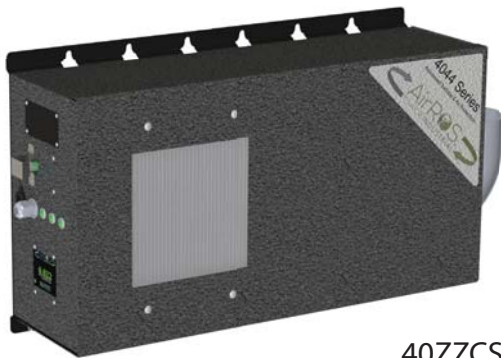

Example Configurations:

4037CS
4037C-P
4044/4000CSI
4050/4000CIT/4000S

Standard Wall Mount

4inch (4.5"OD) PVC Sch40 Output

40YYCS

40ZZCS

4000CSE

4000CSI
4000S

4000CITR

PRO SERIES

PRO XL SERIES

4000C SERIES

Model	Capacity ft ³	Dimensions	Amps	Watts
4011	11,000	24w x 17h x 9d	0.642 - 0.768	92
4014	14,000	24w x 17h x 9d	0.645 - 0.845	101
4035	35,000	24w x 17h x 9d	0.662-1.443	173
4037	37,000	24w x 17h x 9d	0.662-1.465	175
4022	22,000	34w x 17h x 9d	0.642-0.894	107
4028	28,000	34w x 17h x 9d	0.642-1.048	125
4044	44,000	34w x 17h x 9d	0.662-1.564	188
4050	50,000	34w x 17h x 9d	0.662-1.668	200
-C			+0.02	+2.4
-S			+0.03	+3.6