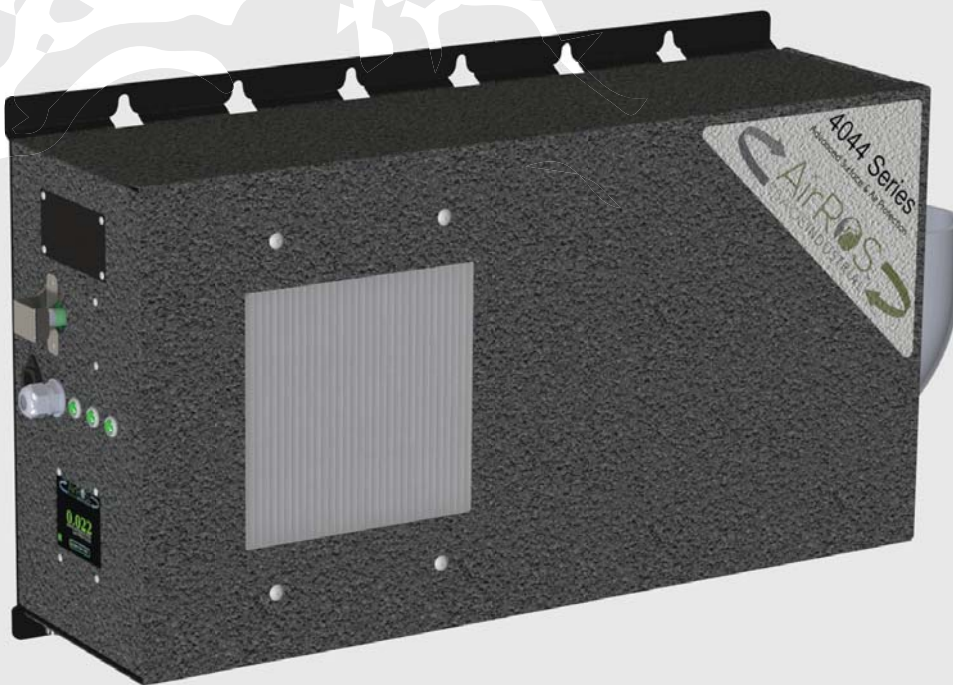

GROSHIELD PRO SERIES

Advanced Purification System

4011, 4014, 4035, & 4037 Purifier Models

GROSHIELD PRO XL SERIES

Advanced Purification System

4022, 4028, 4044, & 4050 Purifier Models

- Plug and play installation and activation
- Ultra-Low Energy efficiency <math><1.67\text{Amps}</math> (200w 120V 1PH)
- Touch screen controller
- Dynamic monitoring control with internal/external controller and sensor
- Easy maintenance
- Logging on microSD for reporting
- Portable Option

How it Works:

Existing Air
(Containing Microorganisms)

ROS
(Reactive Oxygen Species)

AirROS purifiers utilize electricity and create ROS. The highly-reactive ROS inside the purifier DESTROYS Molds, Pathogens, Viruses, and Odors as they pass through the chamber.

The sanitized air that comes out of the purifier enters the environment and continues to sanitize ALL surfaces it contacts.

GroSHIELD PRO Surface & Air Purifiers will sanitize indoor air & surfaces in rooms 1,100-50,000 cubic feet using less than 1.67Amps (200 watts)

► Model Number

4011	11,000 ft ³ *	4022	22,000 ft ³ *
4014	14,000 ft ³ *	4028	28,000 ft ³ *
4035	35,000 ft ³ *	4037	37,000 ft ³ *
4044	44,000 ft ³ *	4050	50,000 ft ³ *
C	Controller - Touch Screen Controller		
S	Sensor - Ozone +		
P	Portable - Handle/feet		
I	Internal Controller option		
T	Transparent Controller Lid w/ SS Latch		
R	Remote Sensor option		