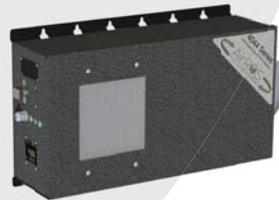

GROSHIELD SERIES

Advanced Purification System
4000 Series Maintenance Parts