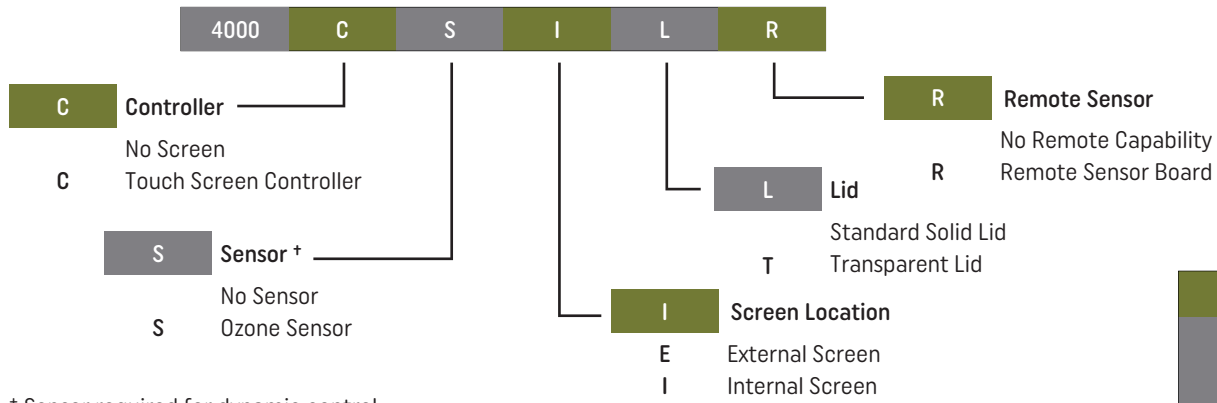

GROSHIELD CONTROLLER SERIES

Advanced Purification System
4000 Controller Models

- Simple installation
- Touch screen controller
- Dynamic or Manual Control
- Solid or Transparent Lid
- Purifier provides power to controller - No Electrical needed.
- Logging on microSD for reporting
- Locking Latch option

Part Number

+ Sensor required for dynamic control

Examples:
4000CSI
4000CITR/4000S
4000CSIT
4000CIT

4000CSE

4000CSI

4000CITR

4000CSIT

4000S

Model	Contoller	Sensor	Dimensions	Lid	Remote
4000CSE	External	Yes	6w x 6h x 4d	Black Body	No
4000CI(2)	Internal	No	6w x 6h x 6d	Solid Locking Latch	No
4000CIT	Internal	No	6w x 6h x 6d	Transparent Locking Latch	No
4000CSI	Internal	Yes	6w x 6h x 6d	Solid Locking Latch	No
4000CSIT	Internal	Yes	6w x 6h x 6d	Transparent Locking Latch	No
4000CIR*	Internal	4000S Required	6w x 6h x 6d	Solid Locking Latch	Yes
4000CITR*	Internal	4000S Required	6w x 6h x 6d	Transparent Locking Latch	Yes
4000S	Requires 4000CIR or 4000CITR	Yes	6w x 6h x 6d	Solid	Yes

Model	Description	Dimensions	Additional Amps	Additional Watts
C	Touch Controller	6w x 6h x 4d	0.02	2.4
CS	Touch Controller and Sensor	6w x 6h x 4d	0.05	6.0

RS485X-Box
RS485 to Analog 0-5VDC for remote reporting