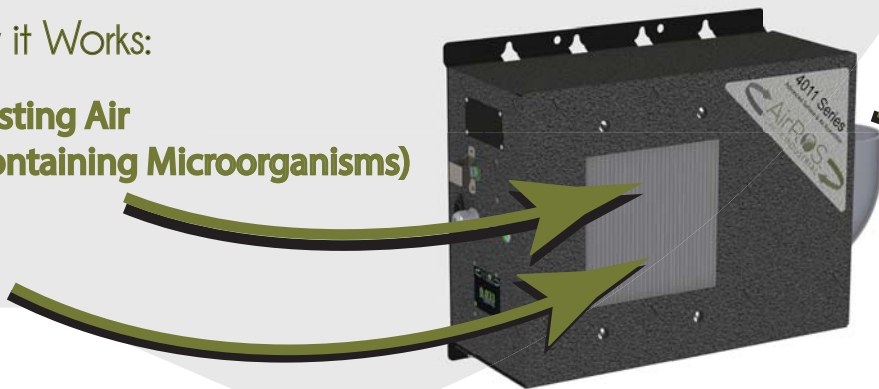

## ECOSHIELD PRO XL SERIES Advanced Purification System

4022, 4028, 4044, & 4050 Purifier Models

- Plug and play installation and activation
- Ultra-Low Energy efficiency <math><1.67\text{Amps}</math> (200w 120V 1PH)
- Touch screen controller
- Dynamic monitoring control with internal/external controller and sensor
- Easy maintenance
- Logging on microSD for reporting
- Portable Option

How it Works:

**Existing Air  
(Containing Microorganisms)**

**ROS  
(Reactive Oxygen Species)**

AirROS purifiers utilize electricity and create ROS. The highly-reactive ROS inside the purifier DESTROYS Molds, Pathogens, Viruses, and Odors as they pass through the chamber.