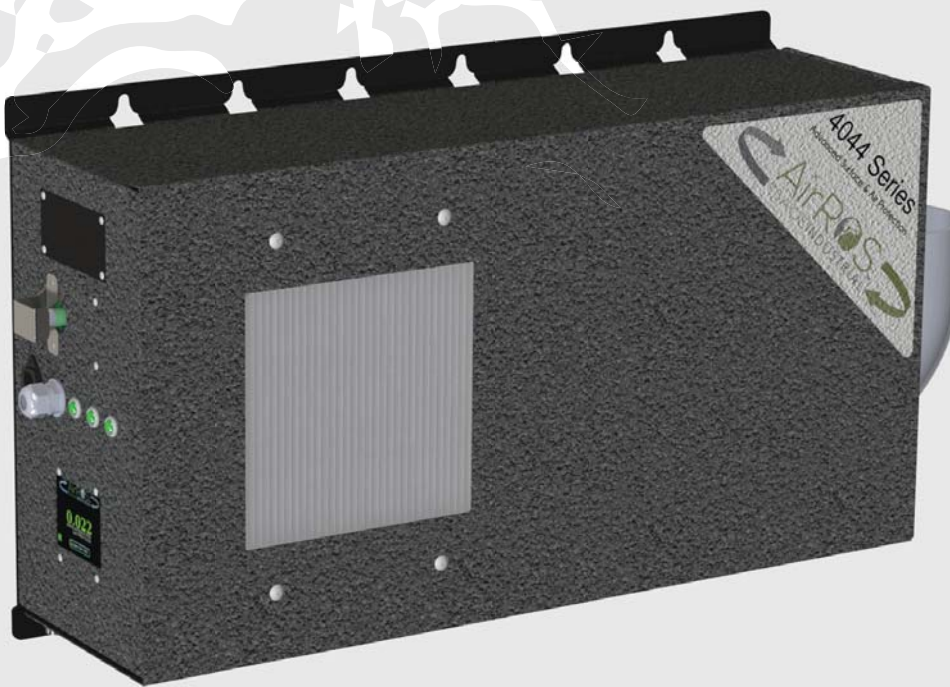

## ECOSHIELD PRO SERIES Advanced Purification System

4011, 4014, 4035, & 4037 Purifier Models

## ECOSHIELD PRO XL SERIES Advanced Purification System

4022, 4028, 4044, & 4050 Purifier Models

- Plug and play installation and activation
- Ultra-Low Energy efficiency <math><1.67\text{Amps}</math> (200w 120V 1PH)
- Touch screen controller
- Dynamic monitoring control with internal/external controller and sensor
- Easy maintenance
- Logging on microSD for reporting
- Portable Option

How it Works:

**Existing Air  
(Containing Microorganisms)**

**ROS  
(Reactive Oxygen Species)**

AirROS purifiers utilize electricity and create ROS. The highly-reactive ROS inside the purifier DESTROYS Molds, Pathogens, Viruses, and Odors as they pass through the chamber.

# EcoSHIELD PRO Surface & Air Purifiers will sanitize indoor air & surfaces in rooms 1,100-50,000 cubic feet using less than 1.67Amps (200 watts)