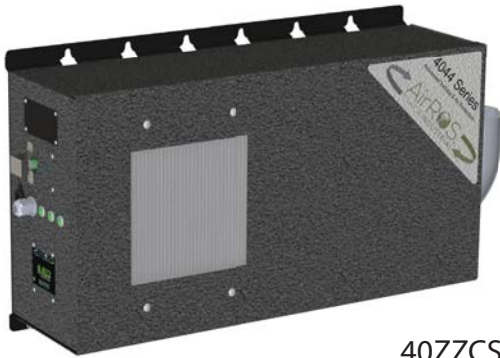

### Example Configurations:

4037CS  
4037C-P  
4044/4000CSI  
4050/4000CIT/4000S

Standard Wall Mount

4inch (4.5"OD) PVC Sch40 Output

40YYCS

40ZZCS

4000CSE

4000CSI  
4000S