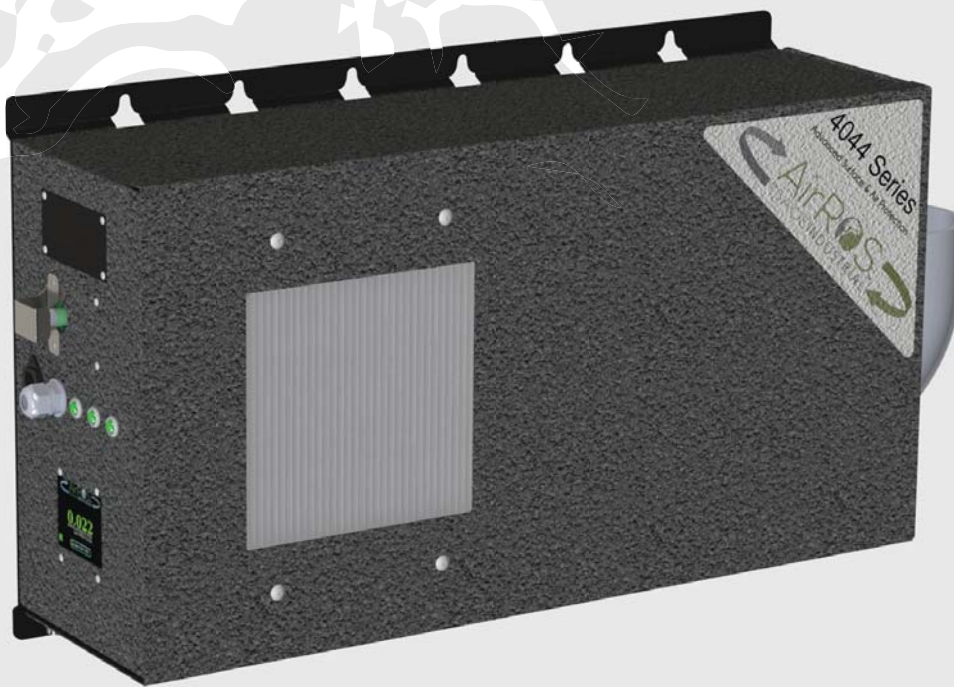

## AGSHIELD PRO SERIES

Advanced Purification System

4011, 4014, 4035, & 4037 Purifier Models

## AGSHIELD PRO XL SERIES

Advanced Purification System

4022, 4028, 4044, & 4050 Purifier Models

- Plug and play installation and activation
- Ultra-Low Energy efficiency <1.25Amps (150w 120V 1PH)
- Touch screen controller
- Dynamic monitoring control with internal/external controller and sensor
- Easy maintenance
- Logging on microSD for reporting
- Portable Option

How it Works:

**Existing Air**  
(Containing Microorganisms)

**ROS**  
(Reactive Oxygen Species)

AirROS purifiers utilize electricity and create ROS. The highly-reactive ROS inside the purifier DESTROYS Molds, Pathogens, Viruses, and Odors as they pass through the chamber.