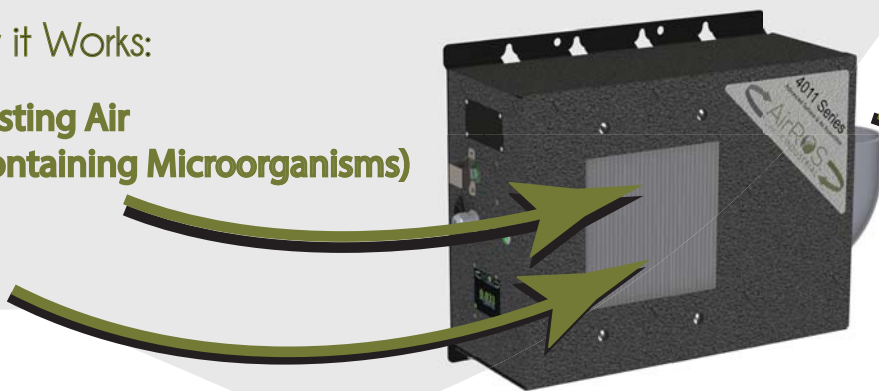

## AGSHIELD PRO XL SERIES

Advanced Purification System

4022, 4028, 4044, & 4050 Purifier Models

- Plug and play installation and activation
- Ultra-Low Energy efficiency <1.25Amps (150w 120V 1PH)
- Touch screen controller
- Dynamic monitoring control with internal/external controller and sensor
- Easy maintenance
- Logging on microSD for reporting
- Portable Option

How it Works:

**Existing Air**  
(Containing Microorganisms)

**ROS**  
(Reactive Oxygen Species)

AirROS purifiers utilize electricity and create ROS. The highly-reactive ROS inside the purifier DESTROYS Molds, Pathogens, Viruses, and Odors as they pass through the chamber.