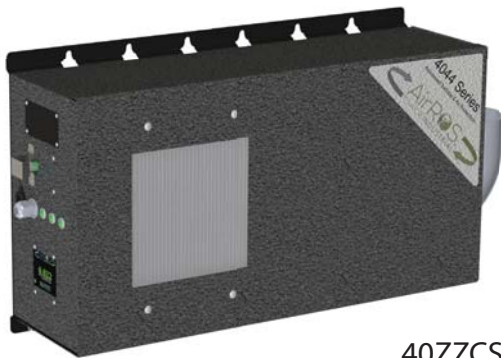

### Example Configurations:

4037CS  
4037C-P  
4044/4000CSI  
4050/4000CIT/4000S

Standard Wall Mount

4inch (4.5"OD) PVC Sch40 Output

40YYCS

40ZZCS

4000CSE

4000CSI  
4000S