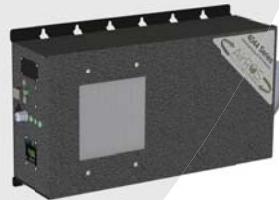

AGSHIELD SERIES

Advanced Purification System

4000 Series Maintenance Parts